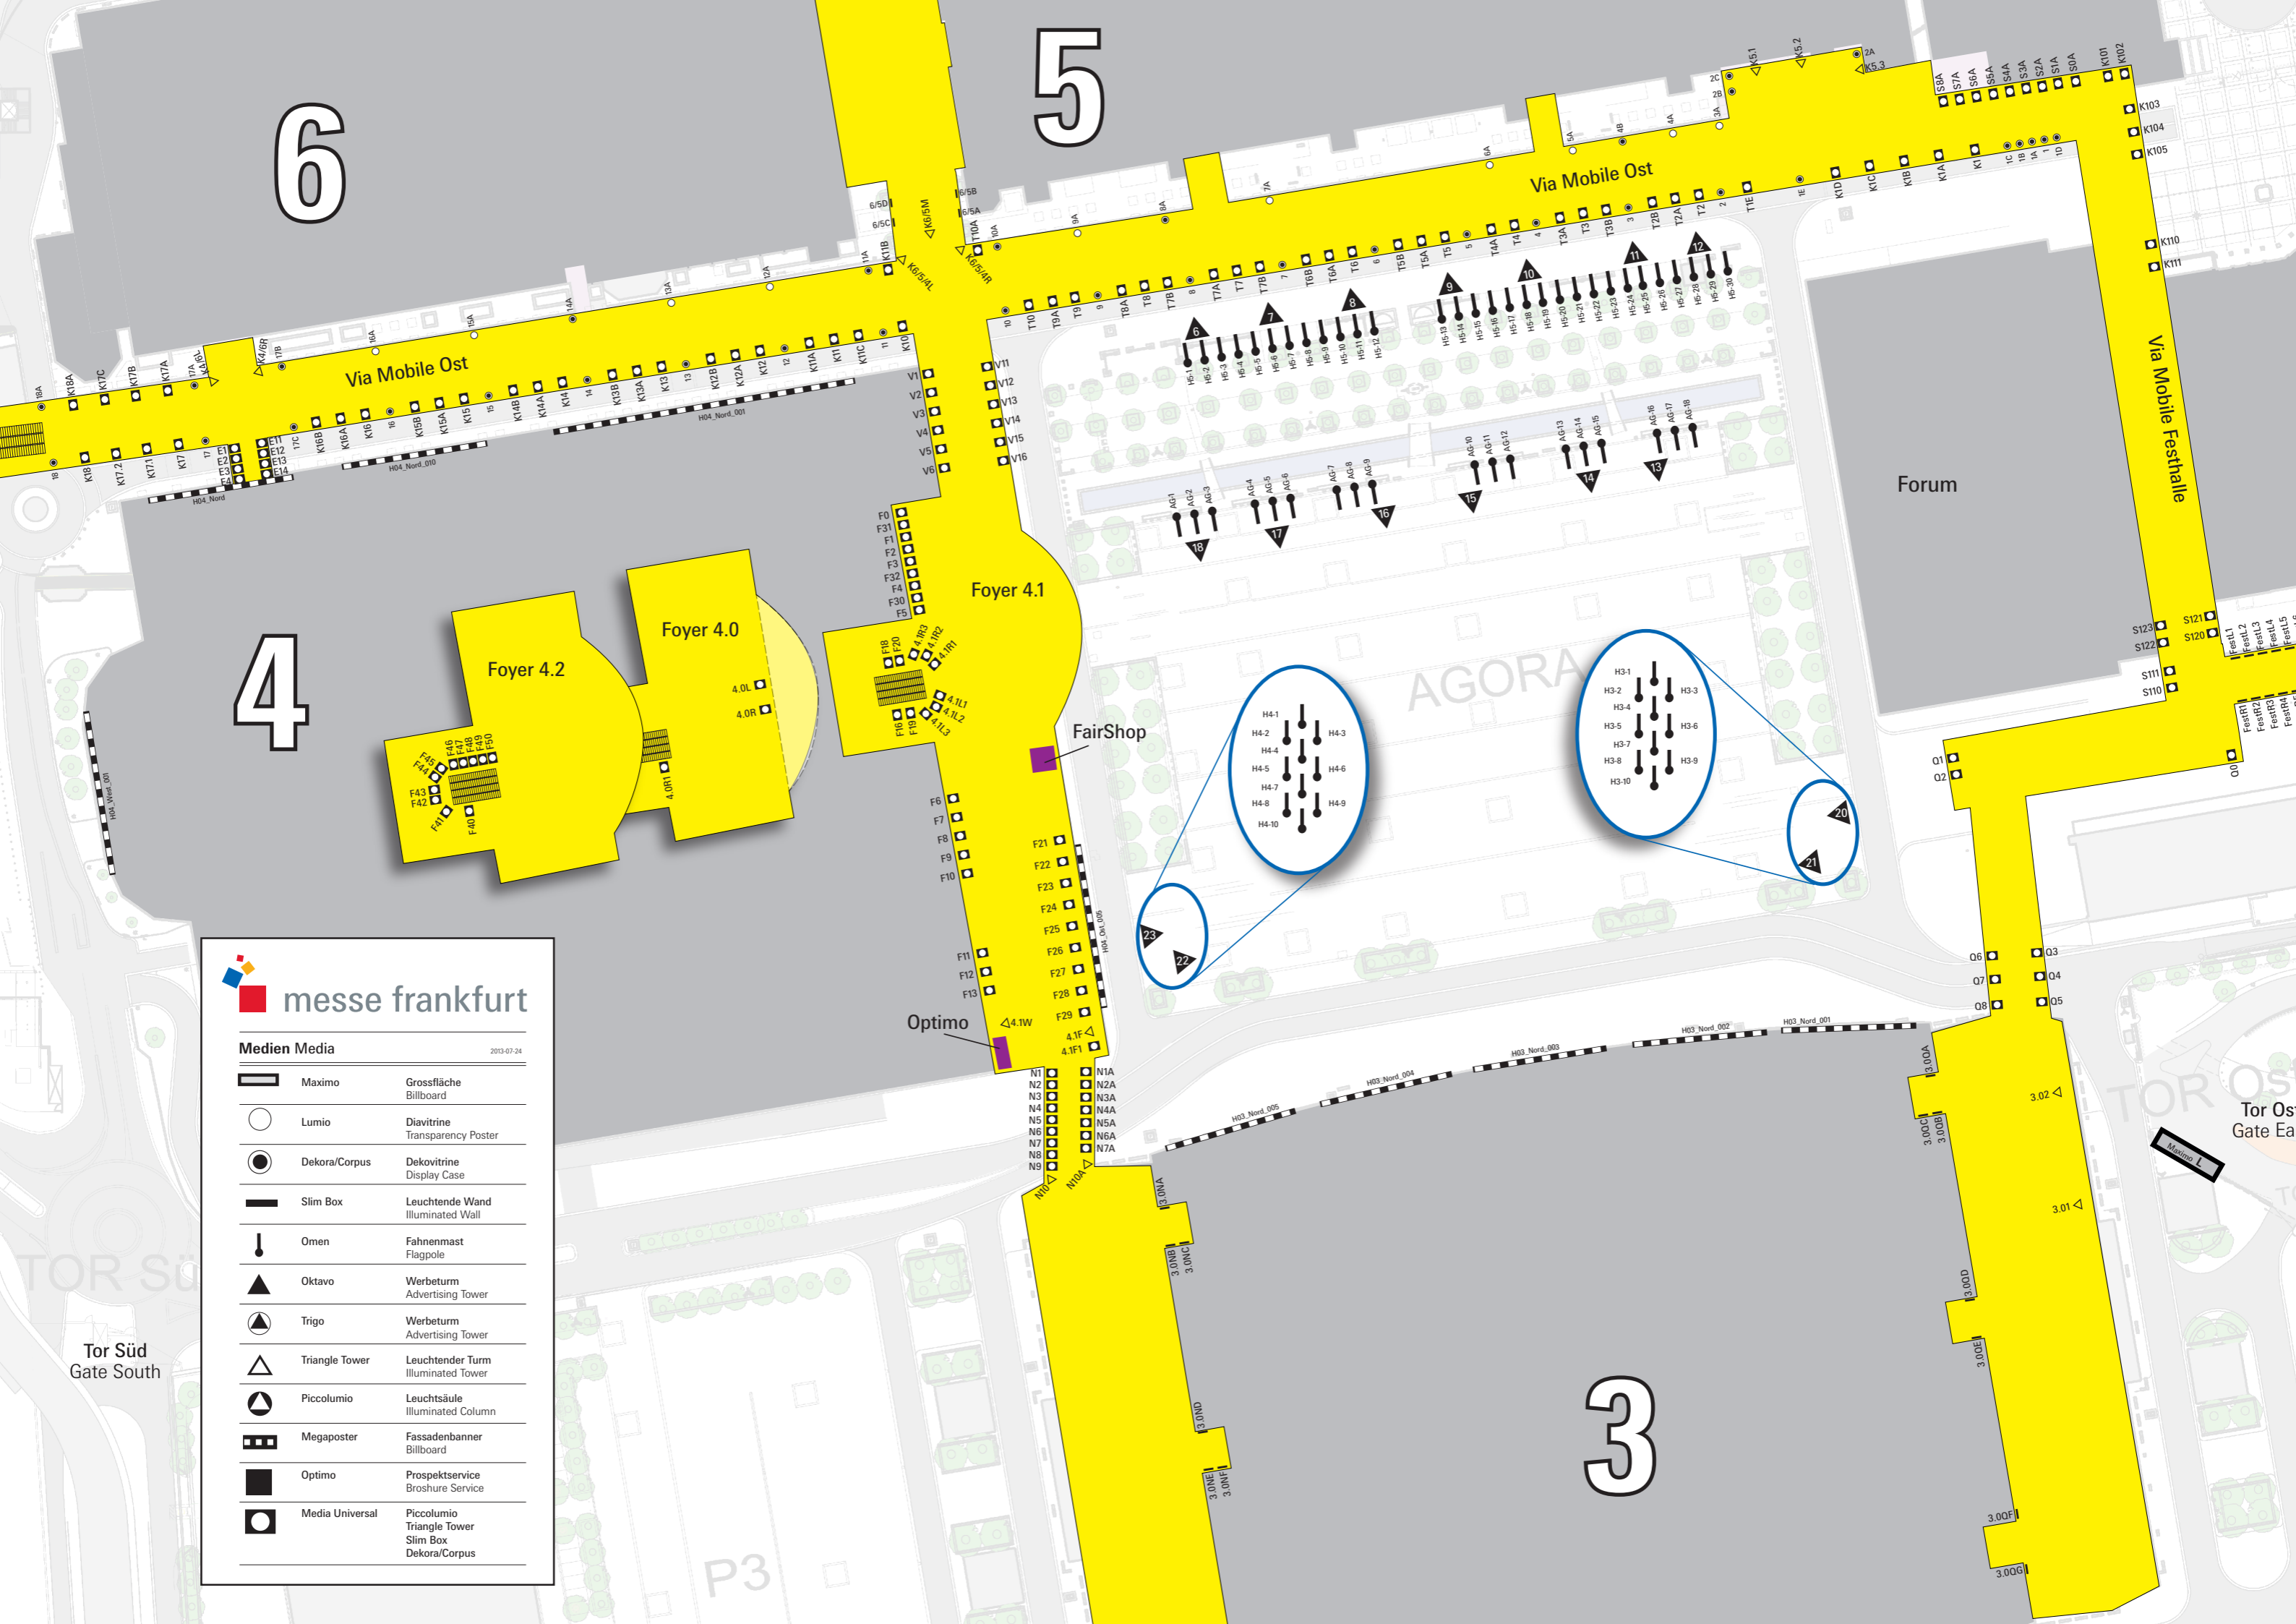

6

5

4

3

 messe frankfurt

Medien Media 2013-07-24

	Maximo	Grossfläche Billboard
	Lumio	Diavitrine Transparency Poster
	Dekora/Corpus	Dekovitrine Display Case
	Slim Box	Leuchtende Wand Illuminated Wall
	Omen	Fahnenmast Flagpole
	Oktavo	Werbeturm Advertising Tower
	Trigo	Werbeturm Advertising Tower
	Triangle Tower	Leuchtender Turm Illuminated Tower
	Piccolumio	Leuchtsäule Illuminated Column
	Megaposter	Fassadenbanner Billboard
	Optimo	Prospektservice Brochure Service
	Media Universal	Piccolumio Triangle Tower Slim Box Dekora/Corpus

Tor Süd
Gate South

Tor Ost
Gate East

P3

TOR OST